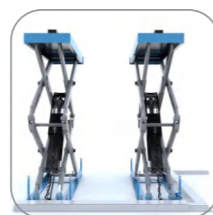

DC3500 3.5Ton (8,000lbs) In-floor Double Scissor Lift

-  Pneumatic Lock Release
气动解锁
-  Electromagnetic Lowering
电磁下降

OPTIONAL ACCESSORIES 可选配件

SUV adapter kit
SUV 加高支架

OVERALL DIMENSION 尺寸参数

FEATURES 产品特点

Automatic safety lock & release system
全自动解锁 & 上锁

Height limit switch
上限位开关

In-floor installation
地藏式安装

Automatic platforms levelling system by pressing button
一键调平功能

Sliding extension on double sides of platform
单侧可抽拉式平台

STANDARD 标准配置

35mm lifting pads (4 pcs)
35mm 举升胶垫 (4个)

TECHNICAL DATA 技术参数

Model	型号	DC3500
Capacity	举升重量	3500kg (8,000lbs)
Lifting height	举升高度	2206mm (86.85")
Min. Height	最低高度	330mm (13")
Platform length	平台长度	1640mm-2040mm (64.57"-80.31")
Lifting time	上升时间	45-50s
Power of motor	电机功率	2.2kW (3HP)