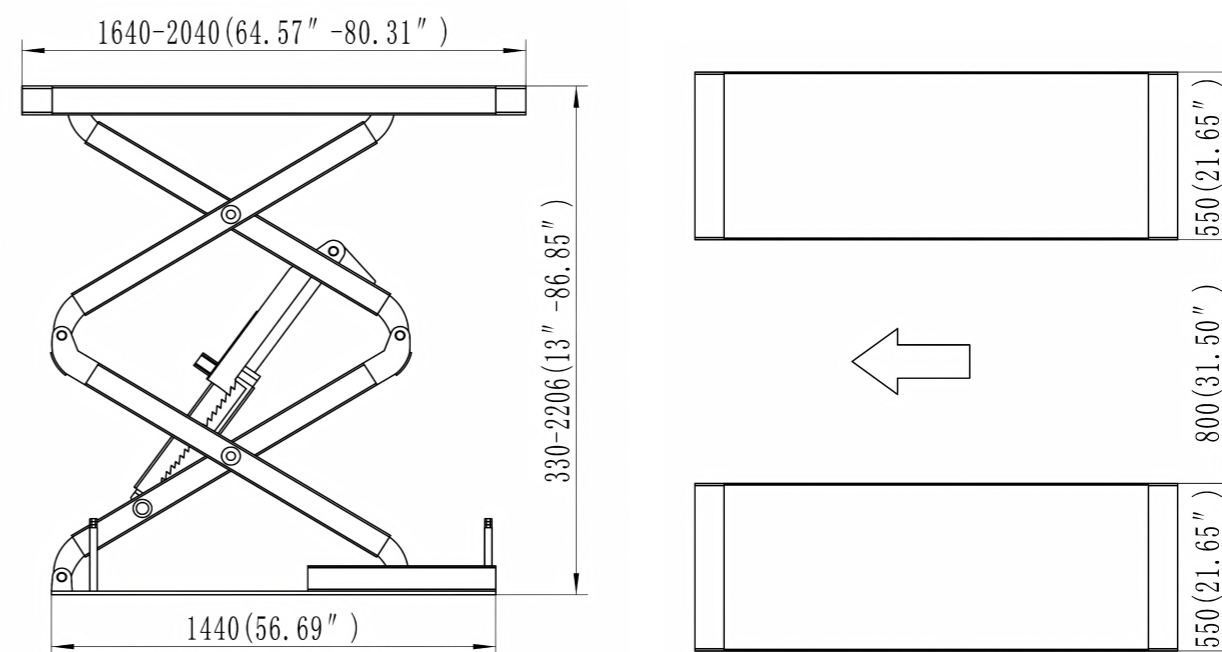

DC3500 3.5Ton (8,000lbs) In-floor Double Scissor Lift

-  Pneumatic Lock Release
气动解锁
-  Electromagnetic Lowering
电磁下降

OPTIONAL ACCESSORIES 可选配件

SUV adapter kit
SUV 加高支架

OVERALL DIMENSION 尺寸参数

FEATURES 产品特点

Automatic safety lock & release system
全自动解锁 & 上锁

Height limit switch
上限位开关

In-floor installation
地藏式安装

Automatic platforms levelling system by pressing button
一键调平功能

Sliding extension on double sides of platform
单侧可抽拉式平台

STANDARD 标准配置

35mm lifting pads (4 pcs)
35mm 举升胶垫 (4个)

TECHNICAL DATA 技术参数

Model	型号	DC3500
Capacity	举升重量	3500kg (8,000lbs)
Lifting height	举升高度	2206mm (86.85")
Min. Height	最低高度	330mm (13")
Platform length	平台长度	1640mm-2040mm (64.57"-80.31")
Lifting time	上升时间	45-50s
Power of motor	电机功率	2.2kW (3HP)